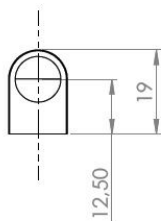

PRODUCT SHEET

Description:

Door Damper Box "Blues", Invisible, Grey, Screw-On, cc 21mm, F/Wood Screws, Damper To Be Bought Separately 15.04.517

Item number:

15.04.514-0

Units	Box	Carton	HS Code	Barcode
Pcs.	500	1500	3926300090	
				5704866479233